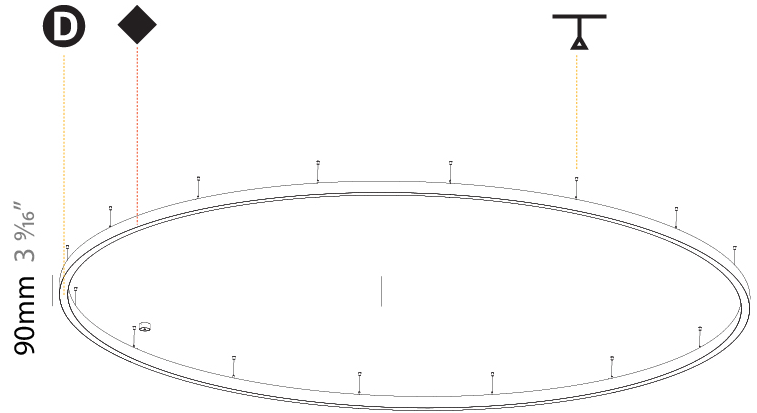

GENERAL

Series: Glorious
Subseries: Glorious Slim
Brand: Prolicht
Division: Architectural
Mounting Type: Suspension
Mounting Location: Ceiling
Subcategory: Ambient

PHYSICAL

Shape: Round
Diameter (mm): 5200
Diameter (in): 204 ³/₄
Height (mm): 90
Height (in): 3 ⁹/₁₆
Max. Overall Height (mm): 2090
Max. Overall Height (in): 82 ⁵/₁₆
Light Distribution: Direct / Indirect
Weight (kg): 55.788
Weight (lbs): 123.00
Diffuser: PMMA - Opal or Micro-Prism
Fixture Finish: SSR / BKV / CWI / CRY / HAB / LAG / UFT / ITA / RUA / RUR / MIC / FTG / MYG / TWT / LOD / PUS / FRO / FUP / KIA / POP / BLS / SPG / MEY / GOH / GUM / CHC / COM / ABZ / JAG / OBR / MOS / ROR
Fixture Material: Aluminum
Cable Details: 2000mm or 6000mm Transparent Cable

ELECTRICAL

Lamp Type: LED (Zhaga Standard)
Input Wattage (W): 392 / 280
Total Output Wattage (W): 336 / 240
Dimming: Tri-Mode (Non-Dimming and Phase Dimming (120Vac only) and 0-10V Dimming)
Driver Included: Yes
Driver Location: Integrated
Driver Type: Constant Current - Universal
Driver Class: Class 2
Input Voltage (V): 120 - 277
Constant Current (MA): 350

LED

Color Temperature (°K): 3000 / 3500 / 4000
Max. Delivered Lumen (lm): 72090 / 73588 / 75090
CRI: >80 CRI
Lamp Life (hrs): 50000

OPTICAL

RATINGS AND CERTIFICATIONS

Certified By: Certified for North American Standards
IP rating: IP20

5070mm 199 ⁵/₈"

5200mm 204 ³/₄"