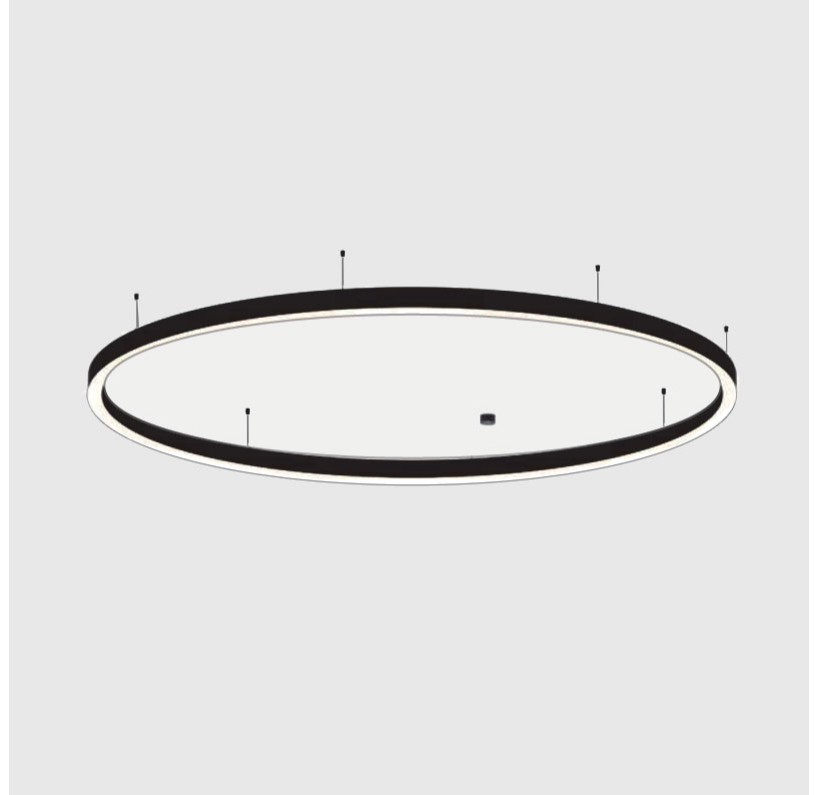

GENERAL

Series: Glorious
Subseries: Glorious Slim
Brand: Prolicht
Division: Architectural
Mounting Type: Suspension
Mounting Location: Ceiling
Subcategory: Ambient

PHYSICAL

Shape: Round
Diameter (mm): 5200
Diameter (in): 204 ³/₄
Height (mm): 90
Height (in): 3 ⁹/₁₆
Max. Overall Height (mm): 2090
Max. Overall Height (in): 82 ⁵/₁₆
Light Distribution: Direct / Indirect
Weight (kg): 55.788
Weight (lbs): 123.00
Diffuser: [PMMA - Opal or Micro-Prism](#)
Fixture Finish: [SSR / BKV / CWI / CRY / HAB / UFT / ITA / RUA / FTG / MYG / LOD / PUS / FRO / FUP / KIA / POP / BLS / SPG / MEY / GOH / GUM / CHC / COM / ABZ / JAG / OBR / MOS / ROR](#)
Fixture Material: Aluminum
Cable Details: 2000mm or 6000mm Transparent Cable

ELECTRICAL

Lamp Type: LED (Zhaga Standard)
Input Wattage (W): 392 / 280
Total Output Wattage (W): 336 / 240
Dimming: [Tri-Mode (Non-Dimming and Phase Dimming (120Vac only) and 0-10V Dimming)](#)
Driver Included: Yes
Driver Location: Integrated
Driver Type: Constant Current - Universal
Driver Class: Class 2
Input Voltage (V): 120 - 277
Constant Current (MA): 350

LED

Color Temperature (°K): [3000 / 3500 / 4000](#)
Max. Delivered Lumen (lm): 72090 / 73588 / 75090
CRI: >80 CRI
Lamp Life (hrs): 50000

OPTICAL

RATINGS AND CERTIFICATIONS

Certified By: Certified for North American Standards
IP rating: IP20