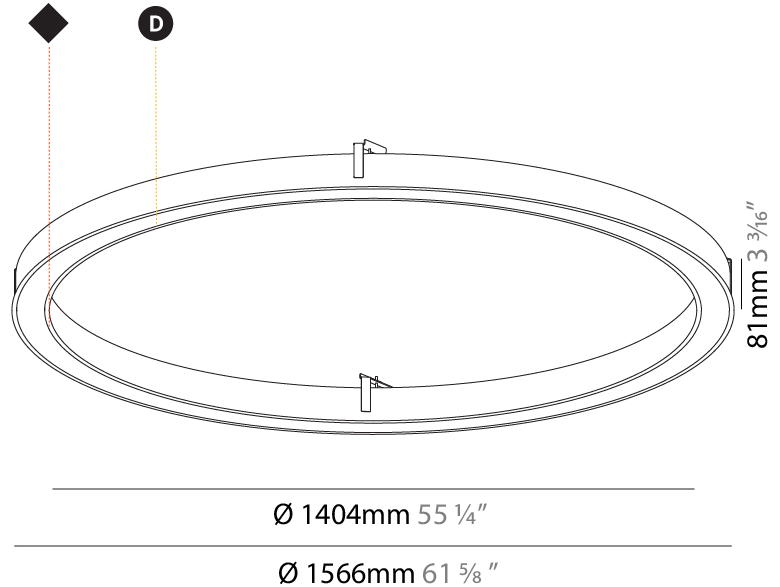

PHYSICAL

| |
|---|
| Shape: Round |
| Diameter (mm): 5200 |
| Diameter (in): 204 ³ / ₄ |
| Height (mm): 90 |
| Height (in): 3 ⁹ / ₁₆ |
| Max. Overall Height (mm): 2090 |
| Max. Overall Height (in): 82 ⁵ / ₁₆ |
| Light Distribution: Direct |
| Weight (kg): 47.232 |
| Weight (lbs): 104.15 |
| Diffuser: PMMA - Opal or Micro-Prism |
| Fixture Finish: SSR / BKV / CWI / CRY / HAB / UFT / ITA / RUA / FTG / MYG / LOD / PUS / FRO / FUP / KIA / POP / BLS / SPG / MEY / GOH / GUM / CHC / COM / ABZ / JAG / OBR / MOS / ROR |
| Fixture Material: Aluminum |
| Cable Details: 2000mm or 6000mm Transparent Cable |

PHYSICAL

| |
|---|
| Shape: Round |
| Diameter (mm): 1566 |
| Diameter (in): 61 ⁵ / ₈ |
| Height (mm): 81 |
| Height (in): 3 ³ / ₁₆ |
| Min. Recessing Depth (mm): 120 |
| Min. Recessing Depth (in): 4 ³ / ₄ |
| Light Distribution: Direct |
| Weight (kg): 14.042 |
| Weight (lbs): 30.96 |
| Diffuser: PMMA - Opal or Micro-Prism |
| Fixture Finish: SSR / BKV / CWI / CRY / HAB / UFT / ITA / RUA / FTG / MYG / LOD / PUS / FRO / FUP / KIA / POP / BLS / SPG / MEY / GOH / GUM / CHC / COM / ABZ / JAG / OBR / MOS / ROR |
| Fixture Material: Aluminum |

| |
|--|
| Certified By: Certified for North American Standards |
| IP rating: IP20 |

1557mm x 1413mm
61 ⁵/₁₆" x 55 ⁵/₁₆"

120mm
4 ³/₄"

10 - 30mm
³/₈" - 1 ³/₁₆"

| | |
|-----------|-------|
| PROJECT | _____ |
| TYPE | _____ |
| SPECIFIER | _____ |
| QUANTITY | _____ |
| DATE | _____ |