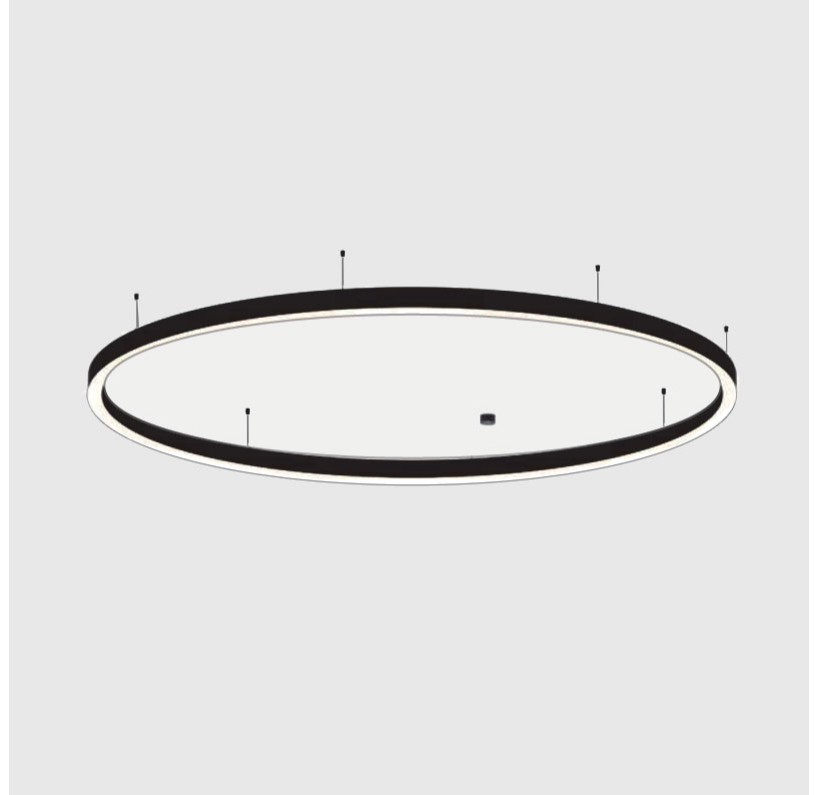

GENERAL

Series: Glorious
Subseries: Glorious Slim
Brand: Prolicht
Division: Architectural
Mounting Type: Suspension
Mounting Location: Ceiling
Subcategory: Ambient

PHYSICAL

Shape: Round
Diameter (mm): 5200
Diameter (in): 204 ³/₄
Height (mm): 90
Height (in): 3 ⁹/₁₆
Max. Overall Height (mm): 2090
Max. Overall Height (in): 82 ⁵/₁₆
Light Distribution: Direct / Indirect
Weight (kg): 55.788
Weight (lbs): 123.00
Diffuser: PMMA - Opal or Micro-Prism
Fixture Finish: SSR / BKV / CWI / CRY / HAB / LAG / UFT / ITA / RUA / RUR / MIC / FTG / MYG / TWT / LOD / PUS / FRO / FUP / KIA / POP / BLS / SPG / MEY / GOH / GUM / CHC / COM / ABZ / JAG / OBR / MOS / ROR
Fixture Material: Aluminum
Cable Details: 2000mm or 6000mm Transparent Cable

ELECTRICAL

Lamp Type: LED (Zhaga Standard)
Input Wattage (W): 392 / 280
Total Output Wattage (W): 336 / 240
Dimming: Tri-Mode (Non-Dimming and Phase Dimming (120Vac only) and 0-10V Dimming)
Driver Included: Yes
Driver Location: Integrated
Driver Type: Constant Current - Universal
Driver Class: Class 2
Input Voltage (V): 120 - 277
Constant Current (MA): 350

LED

Color Temperature (°K): 3000 / 3500 / 4000
Max. Delivered Lumen (lm): 72090 / 73588 / 75090
CRI: >80 CRI
Lamp Life (hrs): 50000

OPTICAL

RATINGS AND CERTIFICATIONS

Certified By: Certified for North American Standards
IP rating: IP20

5070mm 199 ⁵/₈"

5200mm 204 ³/₄"