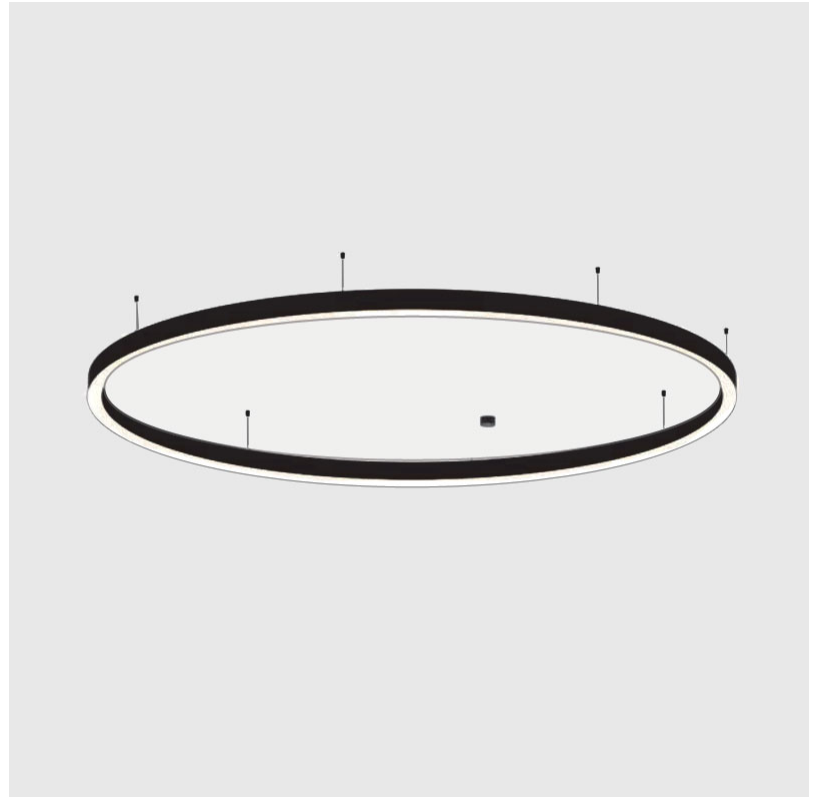

GENERAL

Series: Glorious
Subseries: Glorious Slim
Brand: Prolicht
Division: Architectural
Mounting Type: Suspension
Mounting Location: Ceiling
Subcategory: Ambient

PHYSICAL

Shape: Round
Diameter (mm): 3000
Diameter (in): 118 1/8
Depth (mm): 90
Depth (in): 3 9/16
Max. Overall Height (mm): 2090
Max. Overall Height (in): 82 5/16
Light Distribution: Direct
Weight (kg): 27.55
Weight (lbs): 60.75
Diffuser: [PMMA - Opal or Micro-Prism](#)
Fixture Finish: [SSR / BKV / CWI / CRY / HAB / UFT / ITA / RUA / FTG / MYG / LOD / PUS / FRO / FUP / KIA / POP / BLS / SPG / MEY / GOH / GUM / CHC / COM / ABZ / JAG / OBR / MOS / ROR](#)
Fixture Material: Aluminum
Cable Details: 2000mm or 6000mm Transparent Cable

ELECTRICAL

Lamp Type: LED (Zhaga Standard)
Input Wattage (W): 227.2
Total Output Wattage (W): 192
Dimming: [Tri-Mode (Non-Dimming and Phase Dimming (120Vac only) and 0-10V Dimming)](#)
Driver Included: Yes
Driver Location: Integrated
Driver Type: Constant Current - Universal
Driver Class: Class 2
Input Voltage (V): 120 - 277
Constant Current (MA): 350

LED

Color Temperature (°K): 3000 / 3500 / 4000
Max. Delivered Lumen (lm): 27160 / 27724 / 28290
CRI: >80 CRI
Efficiency (%): 88
Lamp Life (hrs): 50000

OPTICAL

RATINGS AND CERTIFICATIONS

Certified By: Certified for North American Standards
IP rating: IP20