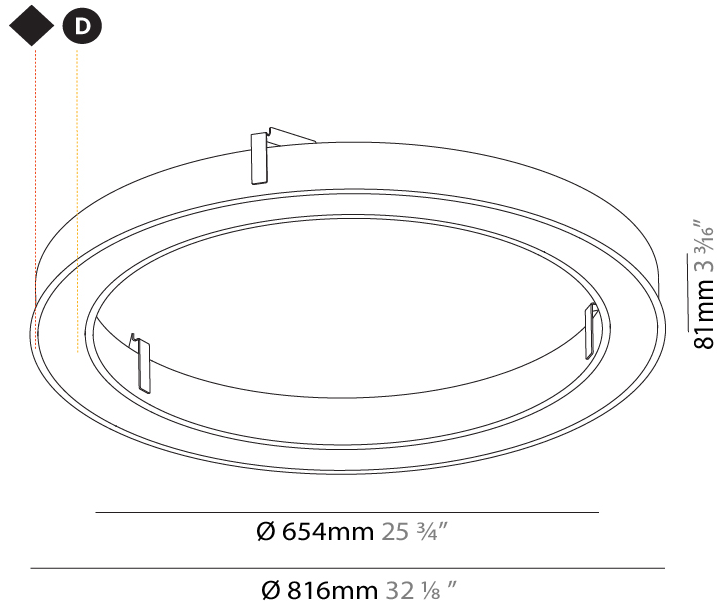

PHYSICAL

| |
|---|
| Shape: Round |
| Diameter (mm): 5200 |
| Diameter (in): 204 ³ / ₄ |
| Height (mm): 90 |
| Height (in): 3 ⁹ / ₁₆ |
| Max. Overall Height (mm): 2090 |
| Max. Overall Height (in): 82 ⁵ / ₁₆ |
| Light Distribution: Direct |
| Weight (kg): 47.232 |
| Weight (lbs): 104.15 |
| Diffuser: PMMA - Opal or Micro-Prism |
| Fixture Finish: SSR / BKV / CWI / CRY / HAB / UFT / ITA / RUA / FTG / MYG / LOD / PUS / FRO / FUP / KIA / POP / BLS / SPG / MEY / GOH / GUM / CHC / COM / ABZ / JAG / OBR / MOS / ROR |
| Fixture Material: Aluminum |
| Cable Details: 2000mm or 6000mm Transparent Cable |

PHYSICAL

| |
|---|
| Shape: Round |
| Diameter (mm): 816 |
| Diameter (in): 32 1/8 |
| Height (mm): 81 |
| Height (in): 3 3/16 |
| Min. Recessing Depth (mm): 120 |
| Min. Recessing Depth (in): 4 3/4 |
| Light Distribution: Direct |
| Weight (kg): 6.755 |
| Weight (lbs): 14.89 |
| Diffuser: PMMA - Opal or Micro-Prism |
| Fixture Finish: SSR / BKV / CWI / CRY / HAB / UFT / ITA / RUA / FTG / MYG / LOD / PUS / FRO / FUP / KIA / POP / BLS / SPG / MEY / GOH / GUM / CHC / COM / ABZ / JAG / OBR / MOS / ROR |
| Fixture Material: Aluminum |
| Cut-out Measurements: 807mm / 31 3/4" x 663mm / 26 1/8" |

| |
|--|
| Certified By: Certified for North American Standards |
| IP rating: IP20 |

807mm x 663mm
31 3/4" x 26 1/8"

120mm
4 3/4"

10 - 30mm
3/8" - 1 3/16"

| | |
|-----------|-------|
| PROJECT | _____ |
| TYPE | _____ |
| SPECIFIER | _____ |
| QUANTITY | _____ |
| DATE | _____ |