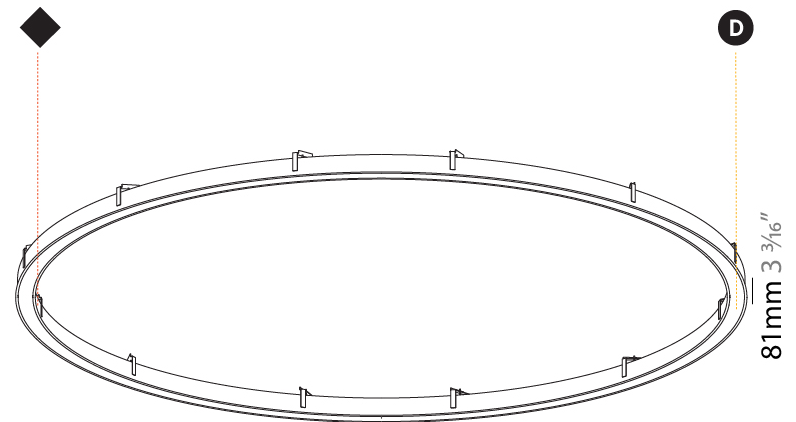

GENERAL

Series: Glorious
Subseries: Glorious Slim
Brand: Prolicht
Division: Architectural
Mounting Type: Recessed
Mounting Location: Ceiling
Subcategory: Ambient

PHYSICAL

Shape: Round
Diameter (mm): 5216
Diameter (in): 205 ³/₈
Height (mm): 81
Height (in): 3 ³/₁₆
Min. Recessing Depth (mm): 120
Min. Recessing Depth (in): 4 ³/₄
Light Distribution: Direct
Weight (kg): 47.924
Weight (lbs): 106.00
Diffuser: PMMA - Opal or Micro-Prism
Fixture Finish: SSR / BKV / CWI / CRY / HAB / LAG / UFT / ITA / RUA / RUR / MIC / FTG / MYG / TWT / LOD / PUS / FRO / FUP / KIA / POP / BLS / SPG / MEY / GOH / GUM / CHC / COM / ABZ / JAG / OBR / MOS / ROR
Fixture Material: Aluminum
Cut-out Measurements: 5207mm / 205" x 5063mm / 199 5/16"

ELECTRICAL

Lamp Type: LED (Zhaga Standard)
Input Wattage (W): 392
Total Output Wattage (W): 336
Dimming: Tri-Mode (Non-Dimming and Phase Dimming (120Vac only) and 0-10V Dimming)
Driver Included: Yes
Driver Location: Integrated
Driver Type: Constant Current - Universal
Driver Class: Class 2
Input Voltage (V): 120 - 277
Constant Current (MA): 350

LED

Color Temperature (°K): 3000 / 3500 / 4000
Max. Delivered Lumen (lm): 47520 / 48510 / 49500
CRI: >80 CRI
Efficiency (%): 0.884
Lamp Life (hrs): 50000

OPTICAL

RATINGS AND CERTIFICATIONS

Certified By: Certified for North American Standards
IP rating: IP20

Ø 5054mm 199"

Ø 5216mm 205 ³/₈ "

5207mm x 5063mm
205" x 199 ⁵/₁₆ "

120mm
4 ³/₄ "

10 - 30mm
³/₈" - 1 ³/₁₆ "