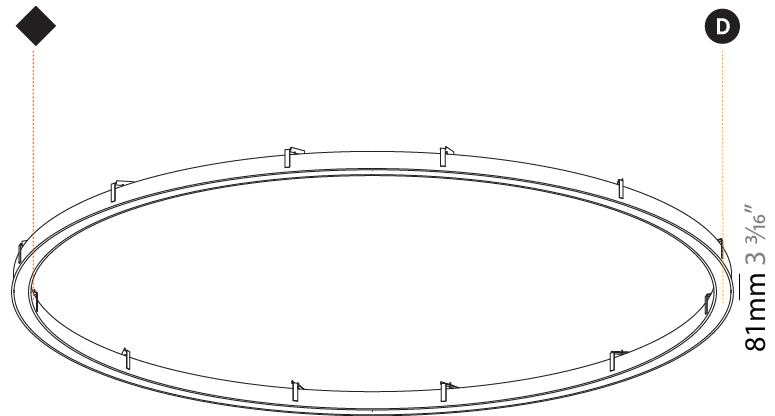

GENERAL

Series: Glorious
Subseries: Glorious Slim
Brand: Prolicht
Division: Architectural
Mounting Type: Recessed
Mounting Location: Ceiling
Subcategory: Ambient

PHYSICAL

Shape: Round
Diameter (mm): 3016
Diameter (in): 118 3/4
Height (mm): 81
Height (in): 3 3/16
Min. Recessing Depth (mm): 120
Min. Recessing Depth (in): 4 3/4
Light Distribution: Direct
Weight (kg): 27.132
Weight (lbs): 59.69
Diffuser: PMMA - Opal or Micro-Prism
Fixture Finish: SSR / BKV / CWI / CRY / HAB / LAG / UFT / ITA / RUA / RUR / MIC / FTG / MYG / TWT / LOD / PUS / FRO / FUP / KIA / POP / BLS / SPG / MEY / GOH / GUM / CHC / COM / ABZ / JAG / OBR / MOS / ROR
Fixture Material: Aluminum
Cut-out Measurements: 3007mm / 118 3/8" x 2863mm / 112 11/16"

ELECTRICAL

Lamp Type: LED (Zhaga Standard)
Input Wattage (W): 224
Total Output Wattage (W): 192
Dimming: Tri-Mode (Non-Dimming and Phase Dimming (120Vac only) and 0-10V Dimming)
Driver Included: Yes
Driver Location: Integrated
Driver Type: Constant Current - Universal
Driver Class: Class 2
Input Voltage (V): 120 - 277
Constant Current (MA): 350

LED

Color Temperature (°K): 3000 / 3500 / 4000
Max. Delivered Lumen (lm): 27160 / 27724 / 28290
CRI: >80 CRI
Efficiency (%): 0.884
Lamp Life (hrs): 50000

OPTICAL

RATINGS AND CERTIFICATIONS

Certified By: Certified for North American Standards
IP rating: IP20

Ø 2854mm 112 3/8"

Ø 3016mm 118 3/4"

3007mm x 2863mm 118 3/8" x 112 11/16"	120mm 4 3/4"	10 - 30mm 3/8" - 1 3/16"