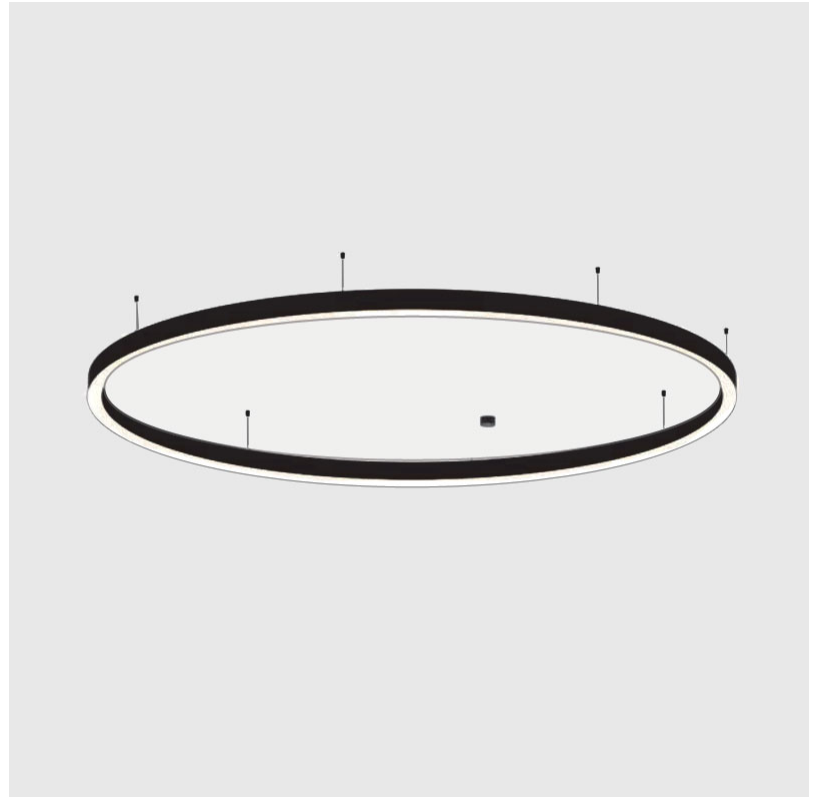

GENERAL

Series: Glorious
Subseries: Glorious Slim
Brand: Prolicht
Division: Architectural
Mounting Type: Suspension
Mounting Location: Ceiling
Subcategory: Ambient

PHYSICAL

Shape: Round
Diameter (mm): 3000
Diameter (in): 118 1/8
Depth (mm): 90
Depth (in): 3 9/16
Max. Overall Height (mm): 2090
Max. Overall Height (in): 82 5/16
Light Distribution: Direct
Weight (kg): 27.55
Weight (lbs): 60.75
Diffuser: [PMMA - Opal or Micro-Prism](#)
Fixture Finish: [SSR / BKV / CWI / CRY / HAB / LAG / UFT / ITA / RUA / RUR / MIC / FTG / MYG / TWT / LOD / PUS / FRO / FUP / KIA / POP / BLS / SPG / MEY / GOH / GUM / CHC / COM / ABZ / JAG / OBR / MOS / ROR](#)
Fixture Material: Aluminum
Cable Details: 2000mm or 6000mm Transparent Cable

ELECTRICAL

Lamp Type: LED (Zhaga Standard)
Input Wattage (W): 227.2
Total Output Wattage (W): 192
Dimming: [Tri-Mode (Non-Dimming and Phase Dimming (120Vac only) and 0-10V Dimming)](#)
Driver Included: Yes
Driver Location: Integrated
Driver Type: Constant Current - Universal
Driver Class: Class 2
Input Voltage (V): 120 - 277
Constant Current (MA): 350

LED

Color Temperature (°K): [3000 / 3500 / 4000](#)
Max. Delivered Lumen (lm): 27160 / 27724 / 28290
CRI: >80 CRI
Efficiency (%): 88
Lamp Life (hrs): 50000

OPTICAL

RATINGS AND CERTIFICATIONS

Certified By: Certified for North American Standards
IP rating: IP20