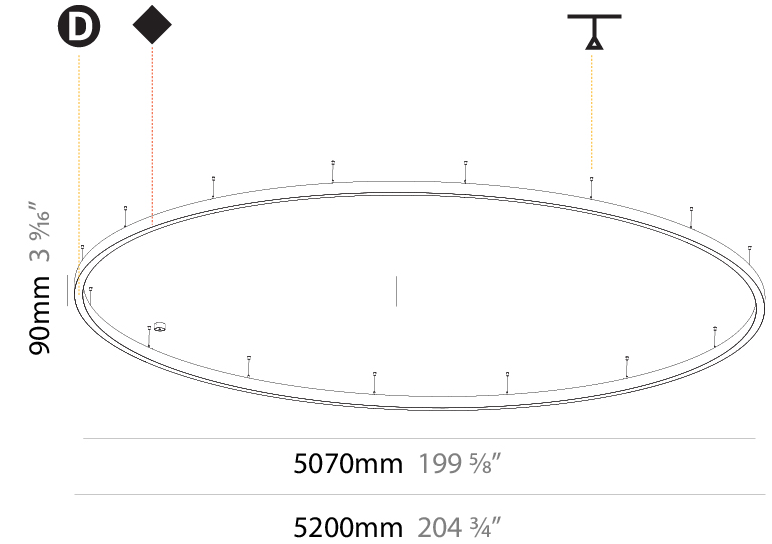

GENERAL

Series: Glorious
Subseries: Glorious Slim
Brand: Prolicht
Division: Architectural
Mounting Type: Suspension
Mounting Location: Ceiling
Subcategory: Ambient

PHYSICAL

Shape: Round
Diameter (mm): 5200
Diameter (in): 204 ³/₄
Height (mm): 90
Height (in): 3 ⁹/₁₆
Max. Overall Height (mm): 2090
Max. Overall Height (in): 82 ⁵/₁₆
Light Distribution: Direct / Indirect
Weight (kg): 55.788
Weight (lbs): 123.00
Diffuser: [PMMA - Opal or Micro-Prism](#)
Fixture Finish: [SSR / BKV / CWI / CRY / HAB / UFT / ITA / RUA / FTG / MYG / LOD / PUS / FRO / FUP / KIA / POP / BLS / SPG / MEY / GOH / GUM / CHC / COM / ABZ / JAG / OBR / MOS / ROR](#)
Fixture Material: Aluminum
Cable Details: 2000mm or 6000mm Transparent Cable

ELECTRICAL

Lamp Type: LED (Zhaga Standard)
Input Wattage (W): 392 / 280
Total Output Wattage (W): 336 / 240
Dimming: [Tri-Mode (Non-Dimming and Phase Dimming (120Vac only) and 0-10V Dimming)](#)
Driver Included: Yes
Driver Location: Integrated
Driver Type: Constant Current - Universal
Driver Class: Class 2
Input Voltage (V): 120 - 277
Constant Current (MA): 350

LED

Color Temperature (°K): [3000 / 3500 / 4000](#)
Max. Delivered Lumen (lm): 72090 / 73588 / 75090
CRI: >80 CRI
Lamp Life (hrs): 50000

OPTICAL

RATINGS AND CERTIFICATIONS

Certified By: Certified for North American Standards
IP rating: IP20