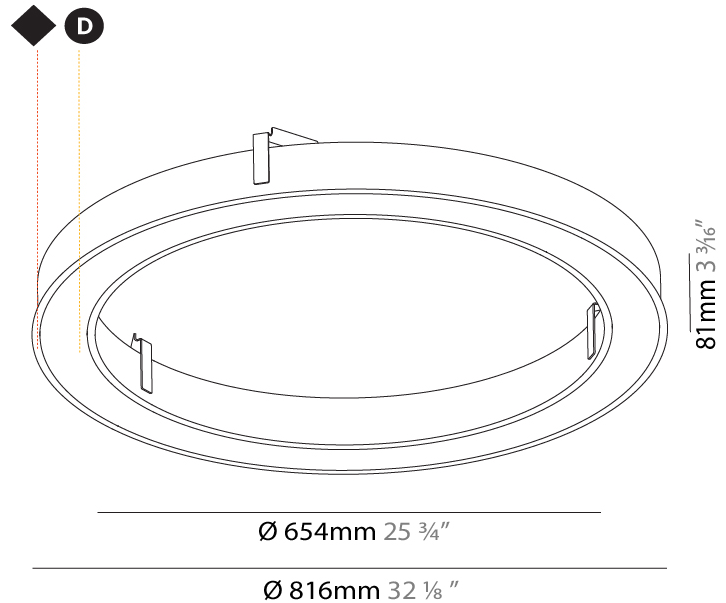

GENERAL

Series: Glorious
Subseries: Glorious Slim
Brand: Prolight
Division: Architectural
Mounting Type: Recessed
Mounting Location: Ceiling
Subcategory: Ambient

PHYSICAL

Shape: Round
Diameter (mm): 816
Diameter (in): 32 1/8
Height (mm): 81
Height (in): 3 3/16
Min. Recessing Depth (mm): 120
Min. Recessing Depth (in): 4 3/4
Light Distribution: Direct
Weight (kg): 6.755
Weight (lbs): 14.89
Diffuser: PMMA - Opal or Micro-Prism
Fixture Finish: SSR / BKV / CWI / CRY / HAB / LAG / UFT / ITA / RUA / RUR / MIC / FTG / MYG / TWT / LOD / PUS / FRO / FUP / KIA / POP / BLS / SPG / MEY / GOH / GUM / CHC / COM / ABZ / JAG / OBR / MOS / ROR
Fixture Material: Aluminum
Cut-out Measurements: 807mm / 31 3/4" x 663mm / 26 1/8"

ELECTRICAL

Lamp Type: LED (Zhaga Standard)
Input Wattage (W): 56
Total Output Wattage (W): 48
Dimming: Tri-Mode (Non-Dimming and Phase Dimming (120Vac only) and 0-10V Dimming)
Driver Included: Yes
Driver Location: Integrated
Driver Type: Constant Current - Universal
Driver Class: Class 2
Input Voltage (V): 120 - 277
Constant Current (MA): 350

LED

Color Temperature (°K): 3000 / 3500 / 4000
Max. Delivered Lumen (lm): 5450 / 5557 / 5670
CRI: >80 CRI
Efficiency (%): 0.884
Lamp Life (hrs): 50000

OPTICAL

RATINGS AND CERTIFICATIONS

Certified By: Certified for North American Standards
IP rating: IP20

807mm x 663mm
31 3/4" x 26 1/8"

120mm
4 3/4"

10 - 30mm
3/8" - 1 1/8"