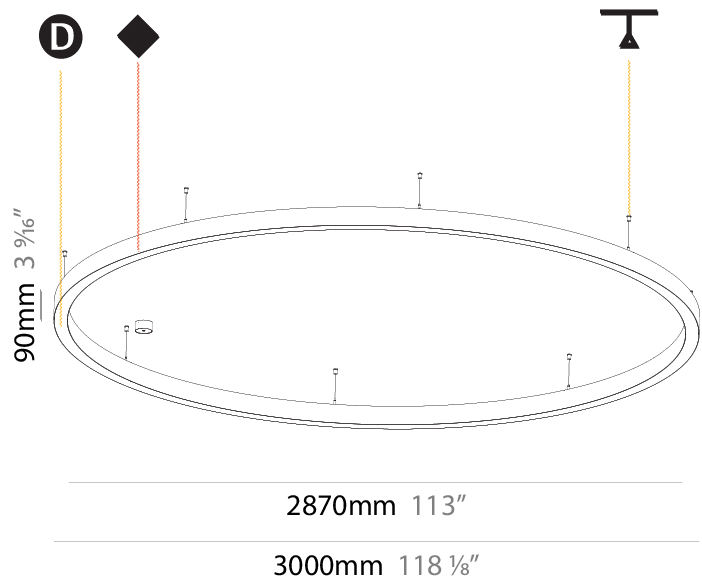

GENERAL

Series: Glorious
Subseries: Glorious Slim
Brand: Prolicht
Division: Architectural
Mounting Type: Suspension
Mounting Location: Ceiling
Subcategory: Ambient

PHYSICAL

Shape: Round
Diameter (mm): 3000
Diameter (in): 118 1/8
Depth (mm): 90
Depth (in): 3 9/16
Max. Overall Height (mm): 2090
Max. Overall Height (in): 82 5/16
Light Distribution: Direct
Weight (kg): 27.55
Weight (lbs): 60.75
Diffuser: [PMMA - Opal or Micro-Prism](#)
Fixture Finish: [SSR / BKV / CWI / CRY / HAB / LAG / UFT / ITA / RUA / RUR / MIC / FTG / MYG / TWT / LOD / PUS / FRO / FUP / KIA / POP / BLS / SPG / MEY / GOH / GUM / CHC / COM / ABZ / JAG / OBR / MOS / ROR](#)
Fixture Material: Aluminum
Cable Details: 2000mm or 6000mm Transparent Cable

ELECTRICAL

Lamp Type: LED (Zhaga Standard)
Input Wattage (W): 227.2
Total Output Wattage (W): 192
Dimming: [Tri-Mode (Non-Dimming and Phase Dimming (120Vac only) and 0-10V Dimming)](#)
Driver Included: Yes
Driver Location: Integrated
Driver Type: Constant Current - Universal
Driver Class: Class 2
Input Voltage (V): 120 - 277
Constant Current (MA): 350

LED

Color Temperature (°K): [3000 / 3500 / 4000](#)
Max. Delivered Lumen (lm): 27160 / 27724 / 28290
CRI: >80 CRI
Efficiency (%): 88
Lamp Life (hrs): 50000

OPTICAL

RATINGS AND CERTIFICATIONS

Certified By: Certified for North American Standards
IP rating: IP20