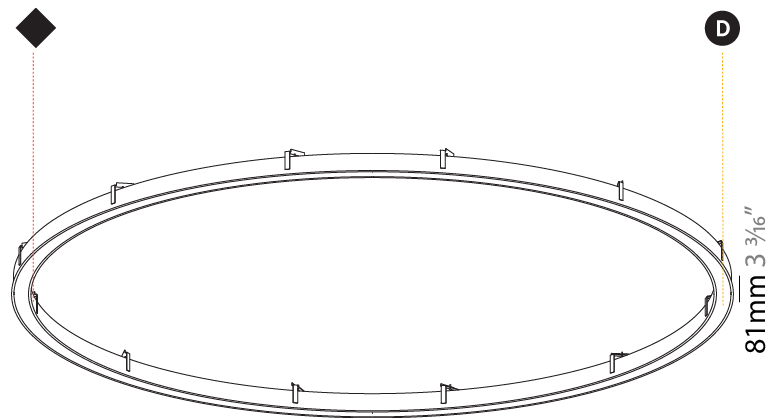

GENERAL

Series: Glorious
Subseries: Glorious Slim
Brand: Prolicht
Division: Architectural
Mounting Type: Recessed
Mounting Location: Ceiling
Subcategory: Ambient

PHYSICAL

Shape: Round
Diameter (mm): 3016
Diameter (in): 118 3/4
Height (mm): 81
Height (in): 3 1/16
Min. Recessing Depth (mm): 120
Min. Recessing Depth (in): 4 3/4
Light Distribution: Direct
Weight (kg): 27.132
Weight (lbs): 59.69
Diffuser: PMMA - Opal or Micro-Prism
Fixture Finish: SSR / BKV / CWI / CRY / HAB / UFT / ITA / RUA / FTG / MYG / LOD / PUS / FRO / FUP / KIA / POP / BLS / SPG / MEY / GOH / GUM / CHC / COM / ABZ / JAG / OBR / MOS / ROR
Fixture Material: Aluminum
Cut-out Measurements: 3007mm / 118 3/8" x 2863mm / 112 11/16"

ELECTRICAL

Lamp Type: LED (Zhaga Standard)
Input Wattage (W): 224
Total Output Wattage (W): 192
Dimming: Tri-Mode (Non-Dimming and Phase Dimming (120Vac only) and 0-10V Dimming)
Driver Included: Yes
Driver Location: Integrated
Driver Type: Constant Current - Universal
Driver Class: Class 2
Input Voltage (V): 120 - 277
Constant Current (MA): 350

LED

Color Temperature (°K): 3000 / 3500 / 4000
Max. Delivered Lumen (lm): 27160 / 27724 / 28290
CRI: >80 CRI
Efficiency (%): 0.884
Lamp Life (hrs): 50000

OPTICAL

RATINGS AND CERTIFICATIONS

Certified By: Certified for North American Standards
IP rating: IP20

Ø 2854mm 112 3/8"

Ø 3016mm 118 3/4"

3007mm x 2863mm
118 3/8" x 112 11/16"

120mm
4 3/4"

10 - 30mm
3/8" - 1 3/16"