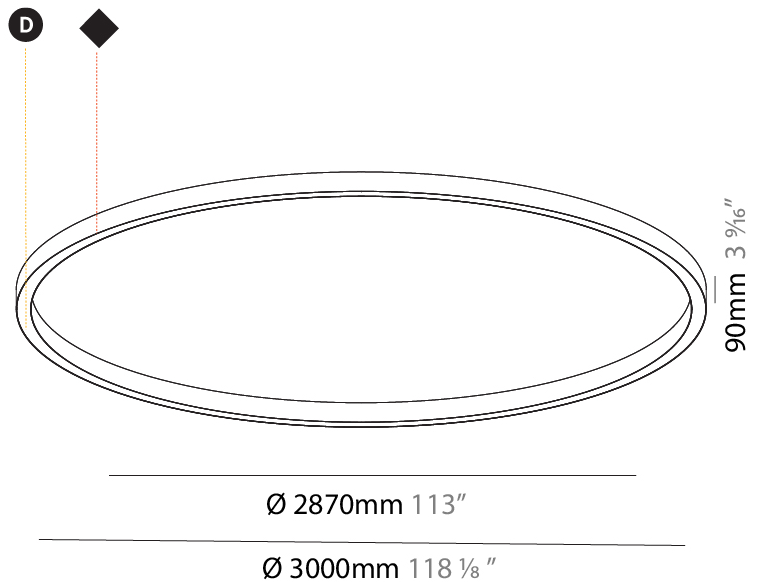

1. To build a product code in our configurator select the specify button on the base model # product page
2. To build a manual product code on this datasheet choose from the options listed below in blue font and add the suffix to the base model #

GENERAL

Series: Glorious
Subseries: Glorious Slim
Brand: Prolicht
Division: Architectural
Mounting Type: Surface
Mounting Location: Ceiling
Subcategory: Ambient

PHYSICAL

Shape: Round
Diameter (mm): 3000
Diameter (in): 118 1/8
Height (mm): 90
Height (in): 3 9/16
Light Distribution: Direct
Weight (kg): 26.284
Weight (lbs): 57.83
Diffuser: PMMA - Opal or Micro-Prism
Fixture Finish: SSR / BKV / CWI / CRY / HAB / LAG / UFT / ITA / RUA / RUR / MIC / FTG / MYG / TWT / LOD / PUS / FRO / FUP / KIA / POP / BLS / SPG / MEY / GOH / GUM / CHC / COM / ABZ / JAG / OBR / MOS / ROR
Fixture Material: Aluminum

ELECTRICAL

Lamp Type: LED (Zhaga Standard)
Input Wattage (W): 224
Total Output Wattage (W): 192
Dimming: Tri-Mode (Non-Dimming and Phase Dimming (120Vac only) and 0-10V Dimming)
Driver Included: Yes
Driver Location: Integrated
Driver Type: Constant Current - Universal
Driver Class: Class 2
Input Voltage (V): 120 - 277
Constant Current (MA): 350

LED

Color Temperature (°K): 3000 / 3500 / 4000
Max. Delivered Lumen (lm): 27160 / 27724 / 28290
CRI: >80 CRI
Efficiency (%): 88.4
Lamp Life (hrs): 50000

OPTICAL

RATINGS AND CERTIFICATIONS

Certified By: Certified for North American Standards
IP rating: IP20